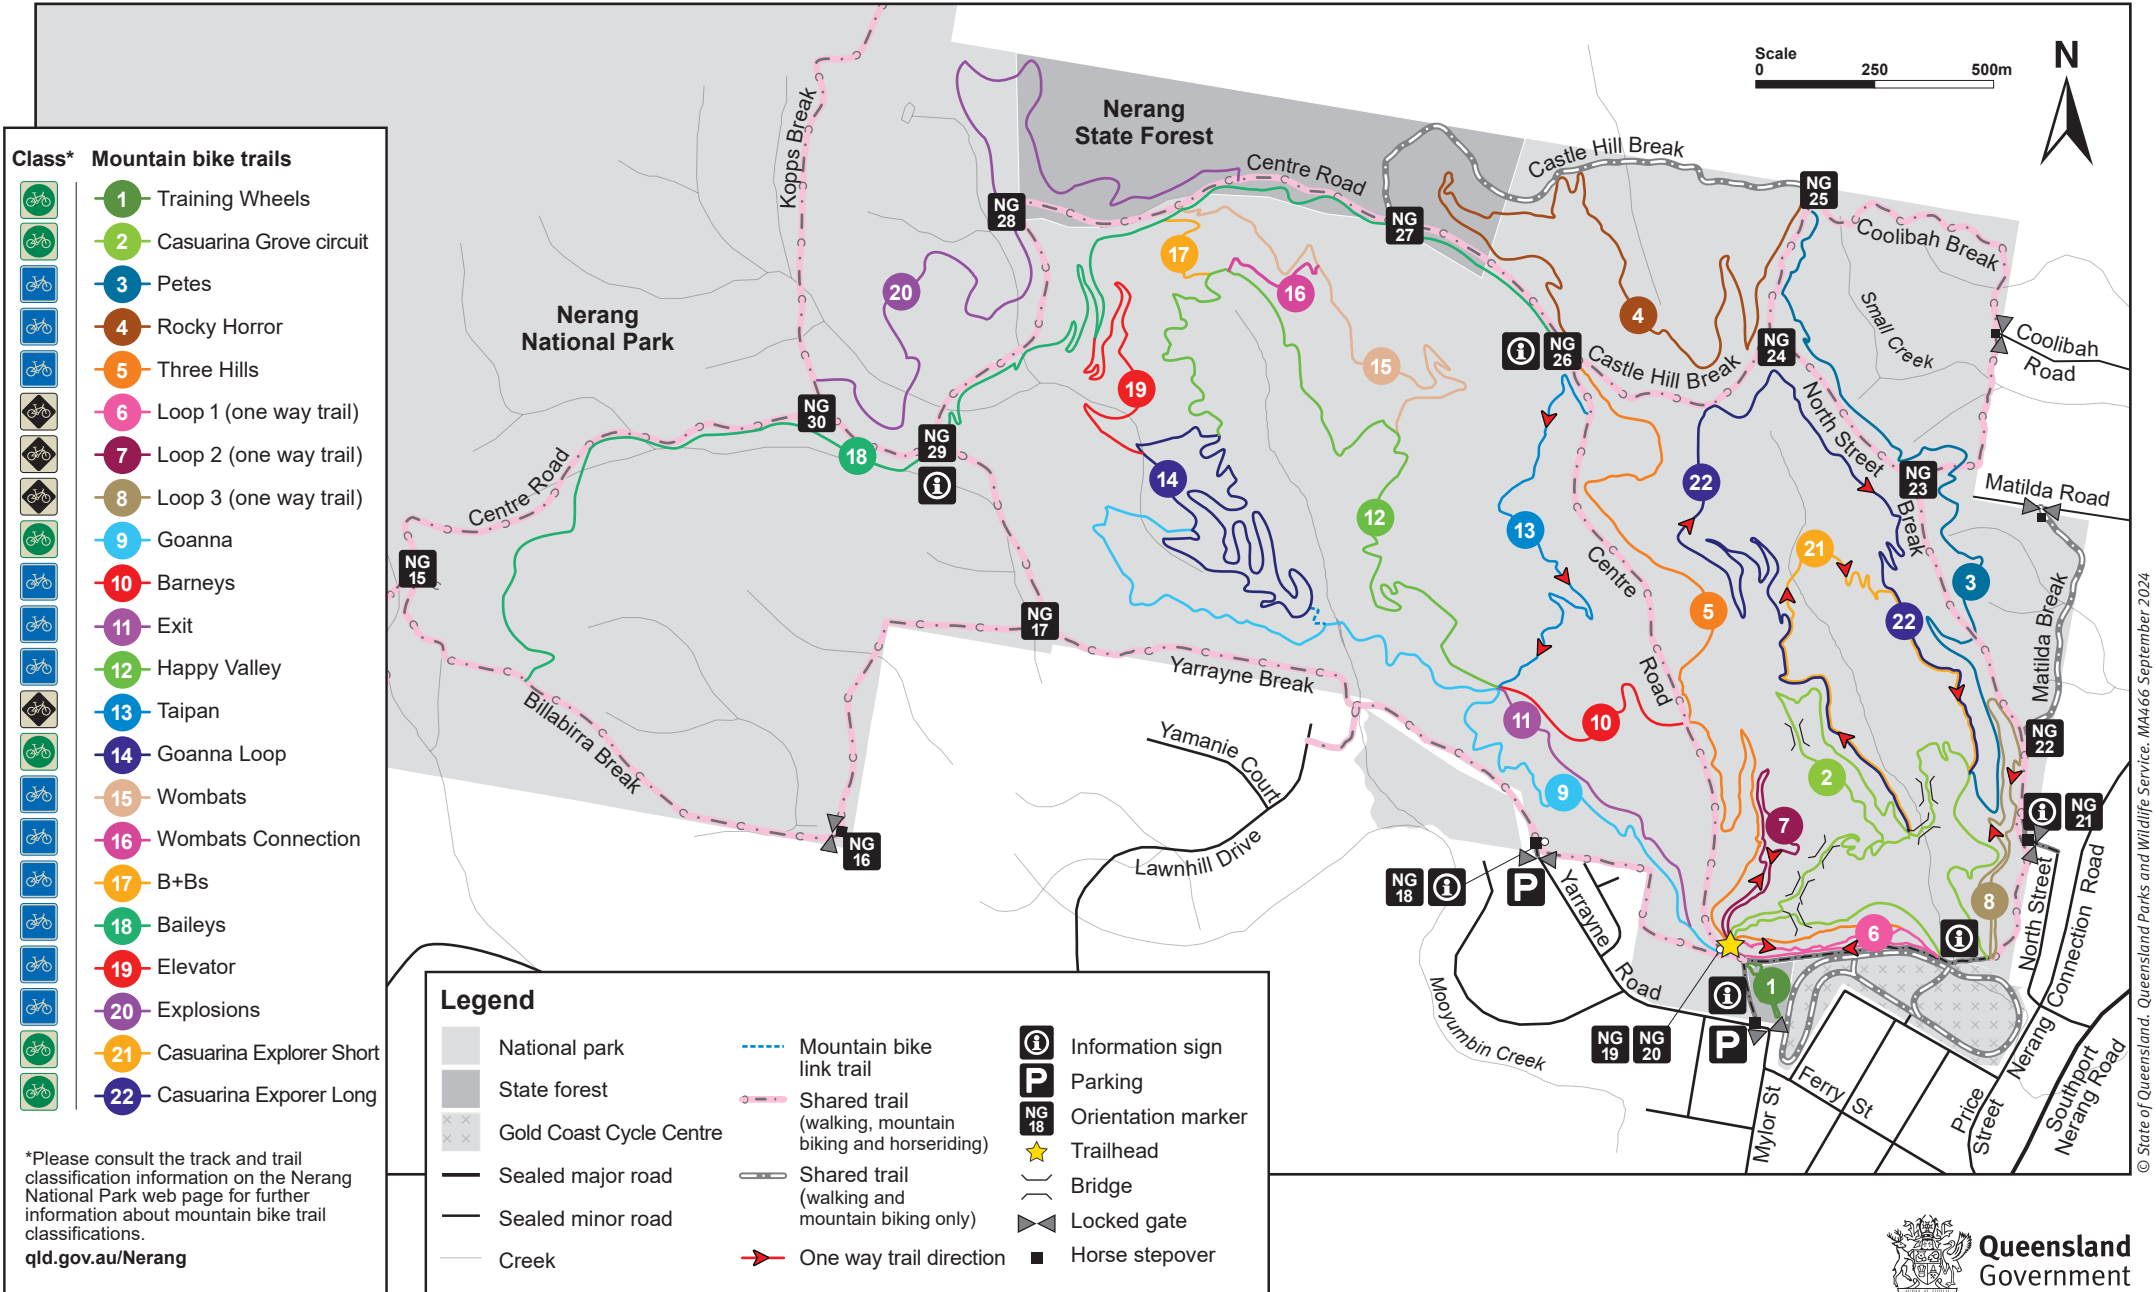

Nerang National Park mountain bike trail map

*Please consult the track and trail classification information on the Nerang National Park web page for further information about mountain bike trail classifications.
qld.gov.au/Nerang